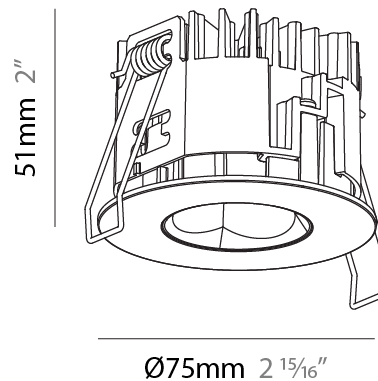

PHYSICAL

Shape: Round
Diameter (mm): 75
Diameter (in): 2 ¹⁵/₁₆
Height (mm): 51
Height (in): 2
Ceiling Thickness (mm): 1 - 25
Ceiling Thickness (in): 1/16 - 1 3/16
Min. Recessing Depth (mm): 55
Min. Recessing Depth (in): 2 ³/₁₆
Light Distribution: Direct
Diffuser: Lens Pack - Spread Lens / Linear Spread Lens / Honeycomb Louver
Fixture Finish: SSR / BKV / CWI / CRY / HAB / UFT / ITA / RUA / FTG / MYG / LOD / PUS / FRO / FUP / KIA / POP / BLS / SPG / MEY / GOH / GUM / CHC / COM / ABZ / JAG / OBR / MOS / ROR
Fixture Material: Aluminum Die Cast
Cut-out Measurements: 68mm / 2 11/16" Diameter

ELECTRICAL

Lamp Type: LED (Zhaga Standard)
Input Wattage (W): 15
Total Output Wattage (W): 13.6
Dimming: Tri-Mode (Non-Dimming and Phase Dimming (120Vac only) and 0-10V Dimming)
Driver Included: No
Driver Location: Recessed Housing
Driver Type: Constant Current - Universal
Driver Class: Class 2
Input Voltage (V): 120 - 277
Constant Current (MA): 350

LED

Color Temperature (°K): 2700 / 3000 / 3500 / 4000
Max. Delivered Lumen (lm): 1375 / 1462 / 1531 / 1545
Nominal Lumen (lm): 1566 / 1665 / 1743 / 1759
CRI: >90 CRI
Lamp Life (hrs): 50000
Special LEDs offerings: Tunable White

OPTICAL

Reflector°: 50
Adjustability: Fixed

RATINGS AND CERTIFICATIONS

Certified By: Certified for North American Standards
IP rating: IP20